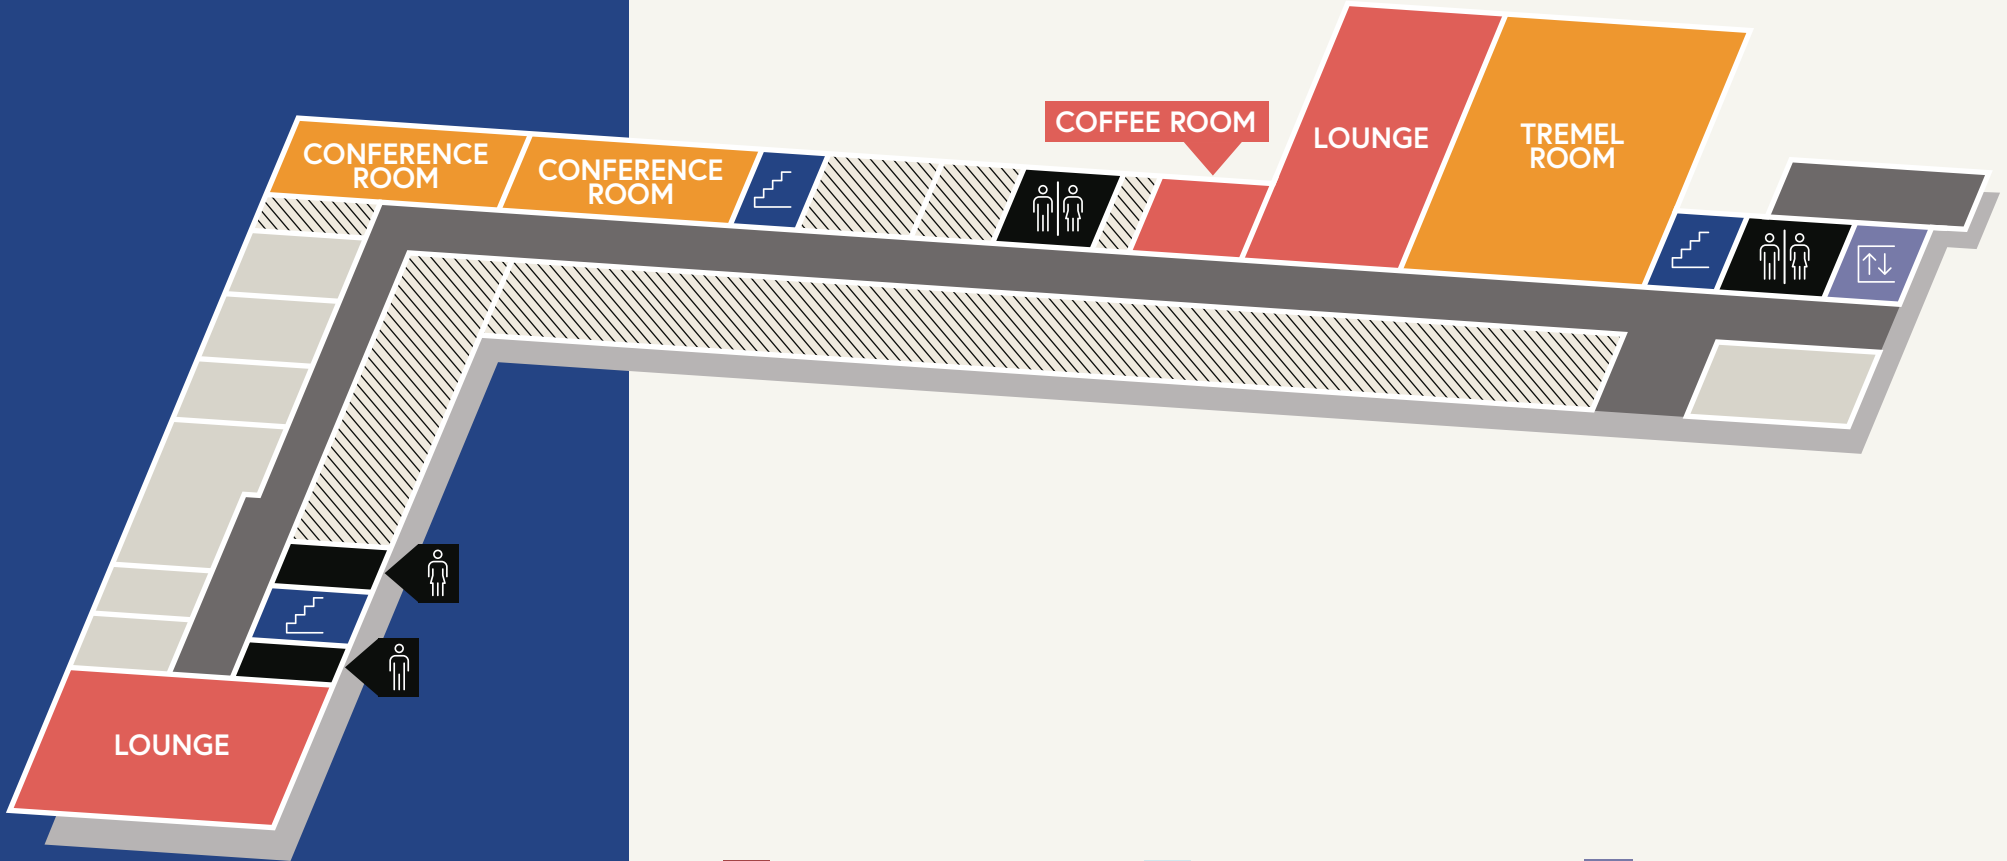

**NORBERTINE
CENTER for
SPIRITUALITY**
at St. Norbert Abbey

FIRST LEVEL

KILEEN ROOM
NEVILLE ROOM
ST. NORBERT ROOM

ENTRANCE HALL
SPIRITUALITY ROOMS
CLOISTER GARDEN

OFFICES
GUEST ROOMS

 Spirituality Rooms
 Lounge Space
 Meeting Rooms

 Guest Rooms
 Office
 Private

 Elevator
 Stairs
 Bathrooms

**NORBERTINE
CENTER for
SPIRITUALITY**
at St. Norbert Abbey

LOWER LEVEL

TREMEL ROOM
CONFERENCE ROOMS

GATHERING ROOM
COFFEE ROOM

LOUNGE
OFFICES

 Spirituality Rooms
 Lounge Space
 Meeting Rooms

 Guest Rooms
 Office
 Private

 Elevator
 Stairs
 Bathrooms