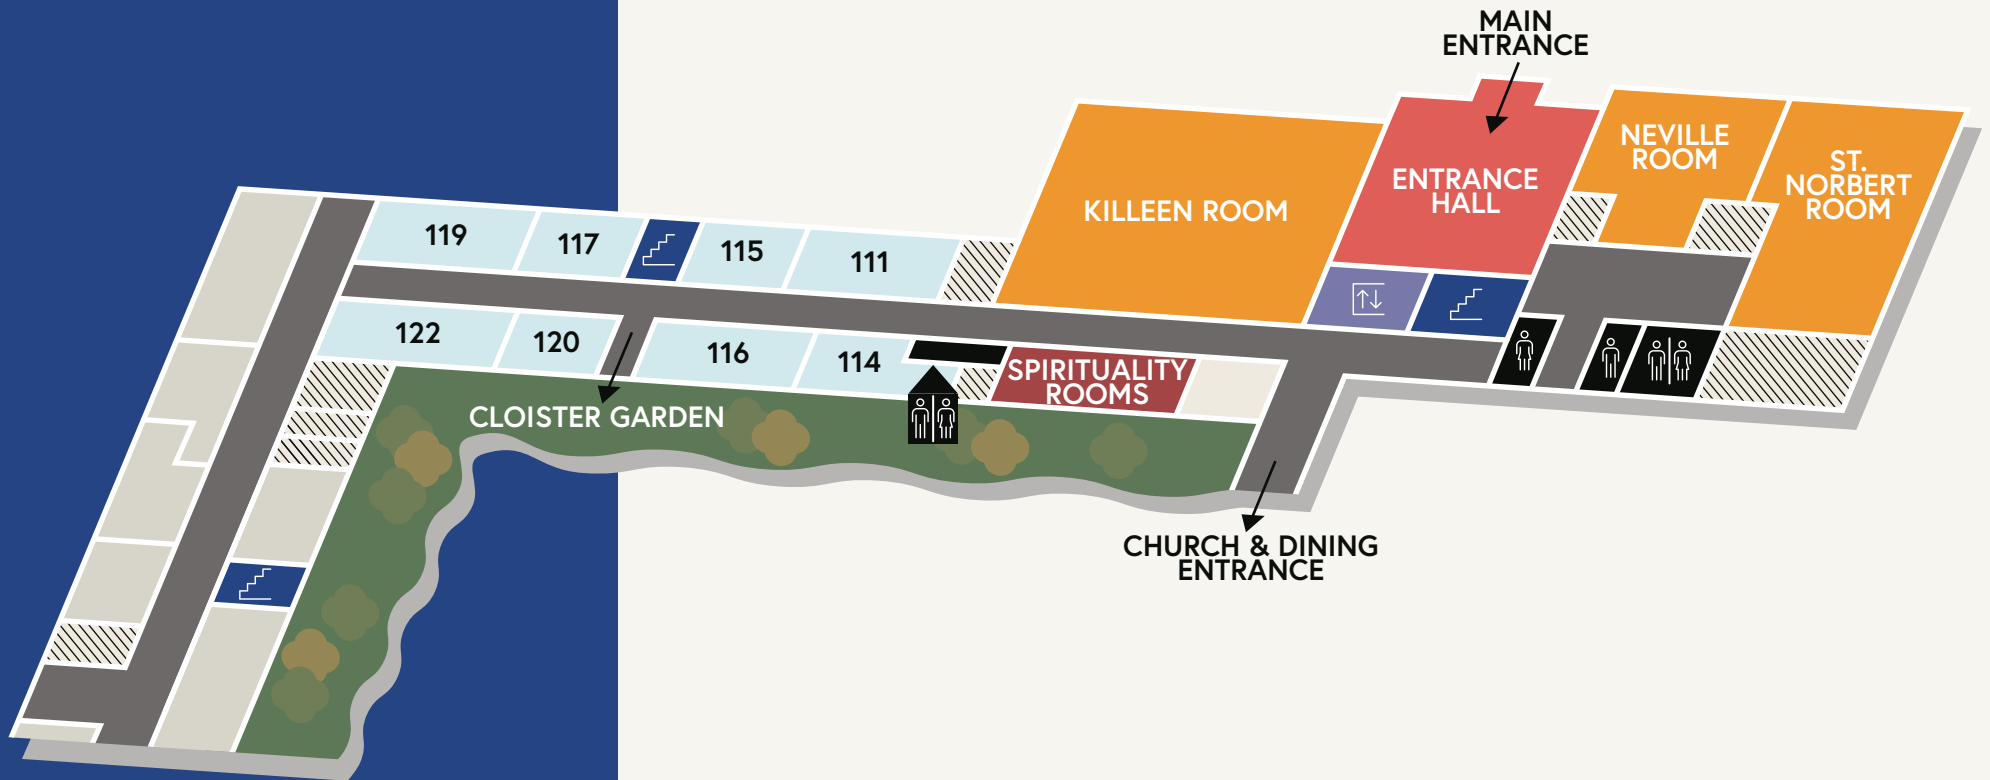

**NORBERTINE
CENTER for
SPIRITUALITY**
at St. Norbert Abbey

FIRST LEVEL

KILEEN ROOM
NEVILLE ROOM
ST. NORBERT ROOM

ENTRANCE HALL
SPIRITUALITY ROOMS
CLOISTER GARDEN

OFFICES
GUEST ROOMS

 Spirituality Rooms
 Lounge Space
 Meeting Rooms

 Guest Rooms
 Office
 Private

 Elevator
 Stairs
 Bathrooms

**NORBERTINE
CENTER for
SPIRITUALITY**
at St. Norbert Abbey

LOWER LEVEL

TREMEL ROOM
CONFERENCE ROOMS

GATHERING ROOM
COFFEE ROOM

LOUNGE
OFFICES

 Spirituality Rooms
 Lounge Space
 Meeting Rooms